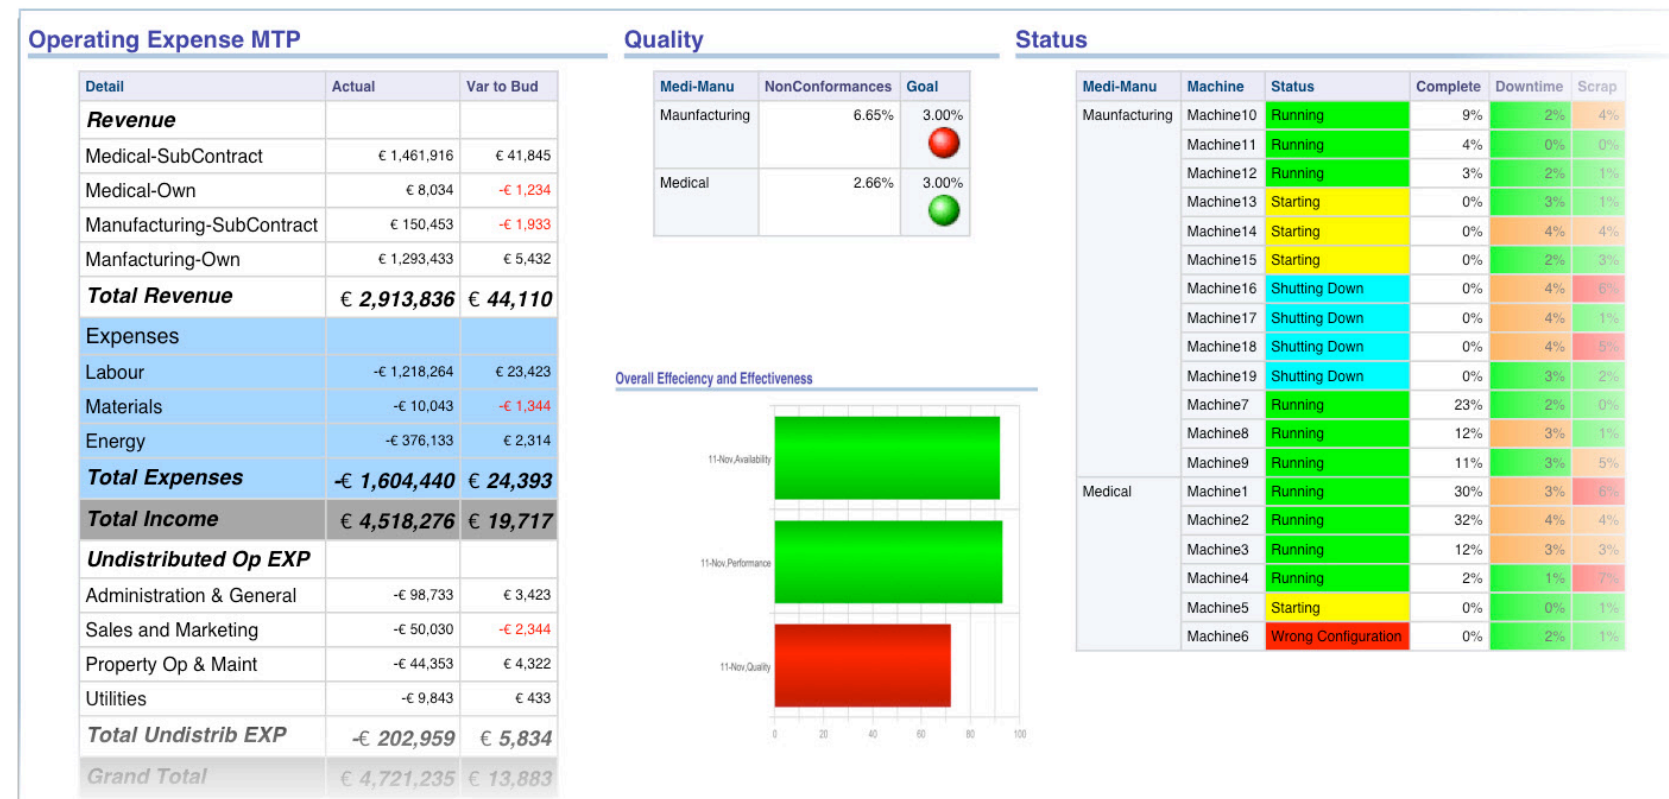

CONNECTING YOUR BUSINESS TO THE TECHNOLOGY RESOURCES YOU NEED

DNM's Business Intelligence Dashboard reduces effort and eliminates errors by extracting your data from your underlying systems and applications, presenting them in a visually rich format.

WEB SOLUTIONS

Deployed over the web, DNM's Business Intelligence Dashboard does not require installation on your PC. Our Dashboard is available to you, where-ever you are.

Real-Time Monitoring

Our Dashboard collects, stores and analyses your data in Real-Time from your underlying systems and applications.

Drill Through Analysis

Clicking on any parameter will reveal underlying detail.

Flexible Analysis

Analyse trends over any time period.

WANT TO FIND OUT MORE ?

Call our team to arrange an demonstration at 01 4992500.

FIGURE 1. EXAMPLE DASHBOARD